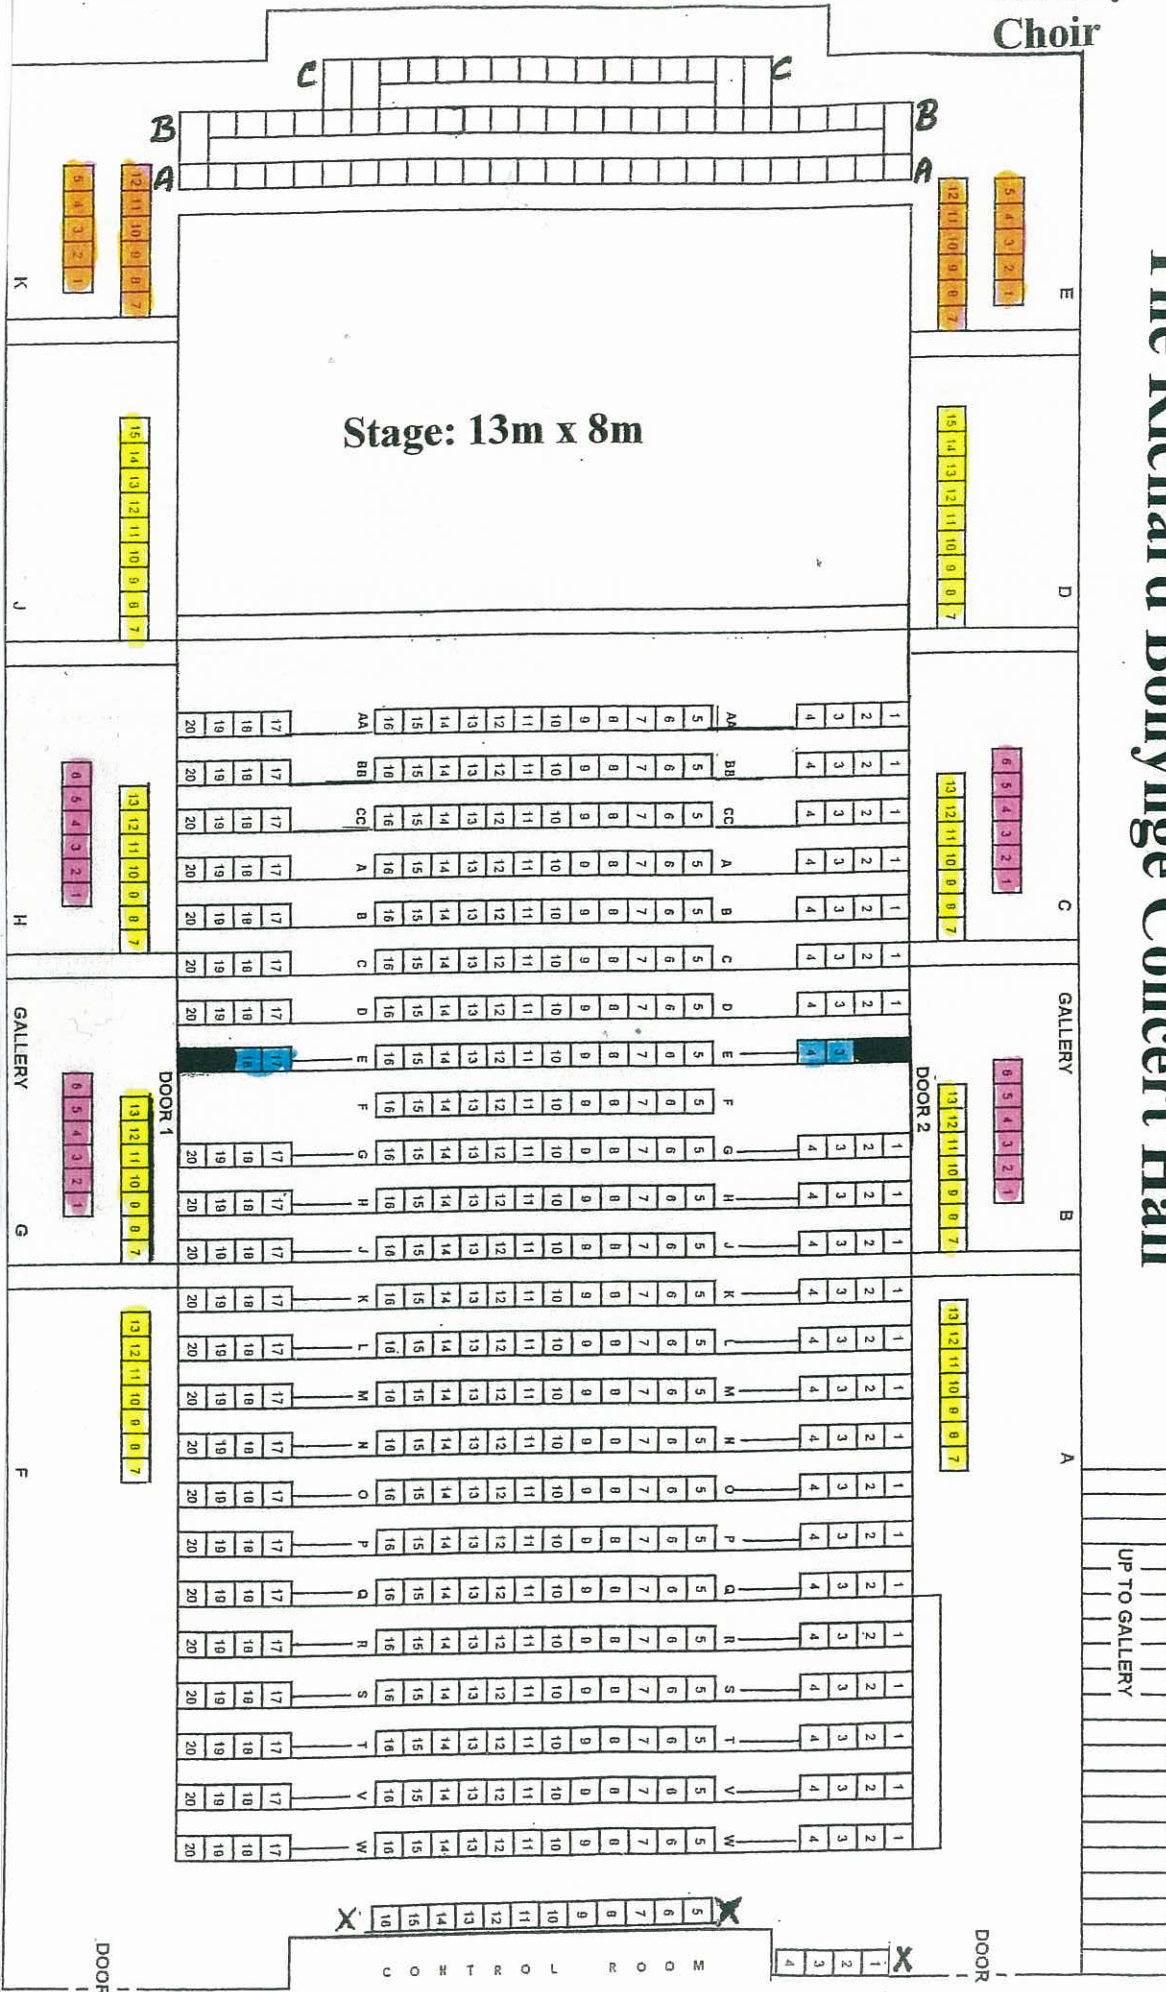

Stalls 484
 Gallery 106
 Choir 62

The Richard Bonyngge Concert Hall

Stage: 13m x 8m

-  2 w/c area
-  Gall. 1st Se1.
-  Gall. 2nd Se1
-  Gall. 3rd Se1